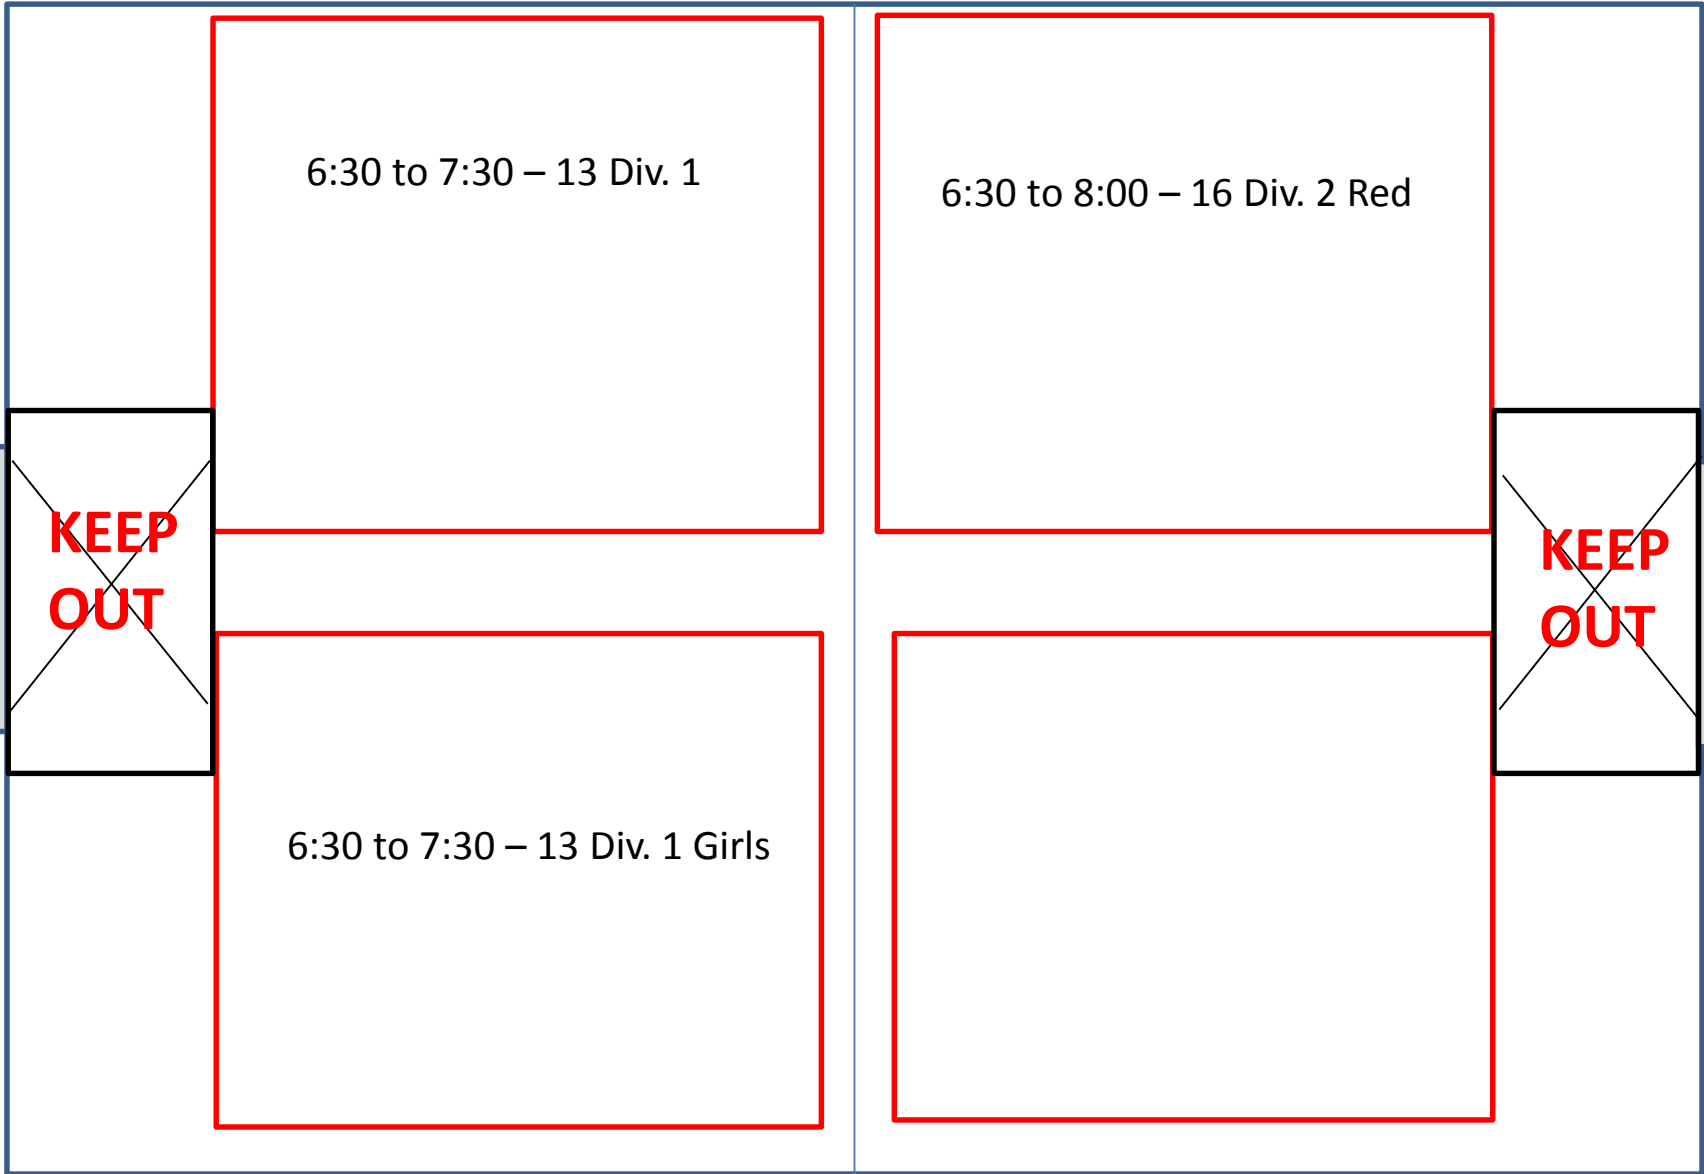

# LIQUIDAMBER Field 1 – Tuesday Night

C  
A  
R  
P  
A  
R  
K

G  
O  
A  
L  
S

G  
O  
A  
L  
S

CRICKET PITCH

CRICKET PITCH

LIQUIDAMBER Field 2 – Tuesday Night

C  
A  
R  
P  
A  
R  
K

ROAD

LIQUIDAMBER Field 1 – Wednesday Night

5:30 to 6:30 – 8 Purple

6:30 to 7:30 – 13 Div. 2

5:30 to 7:00 – 12 Div. 3

7:30 to 9:00 – AA9

**KEEP  
OUT**

**KEEP  
OUT**